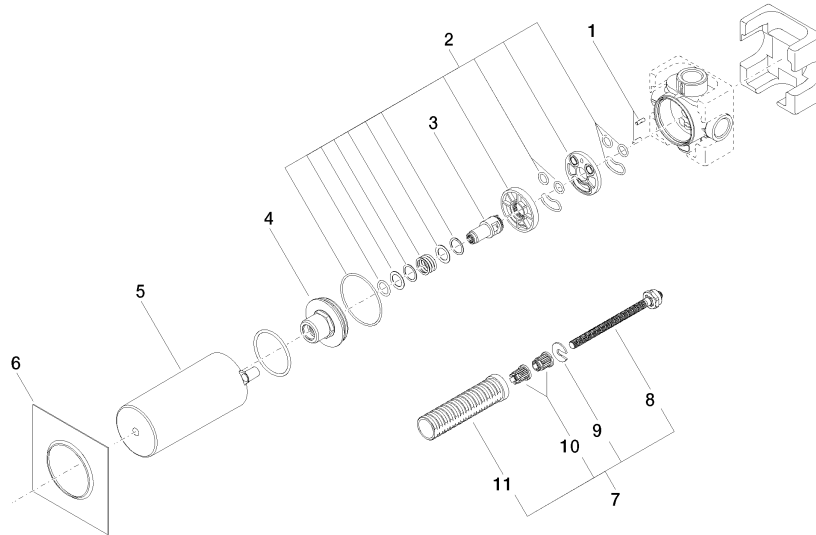

Concealed two-way diverter -

35 124 970 90

- red brass, lead-free
- 2x female thread 1/2" connections
- 2x female thread 1/2" outlet
- cut-to-length spindle and sleeve
- dust cover
- anti-water packing
- soundproofing
- WRAS 1609056

Recommended miscellaneous

Leak protection 1/2" -

12 010 970 90

Concealed two-way diverter -

35 124 970 90

mm [inches]

	min.	max.
Domicil	60	105
Source	73	123
Square	73	123
Madison	73	138
LULU	73	146
Madison Flair	73	148
Just	78	148
LaFleur	83	148
Supernova	83	148
Tara	83	148
Vaia	83	148
MEM	108	148
CL,1	108	148

Flow rate chart

Certificates

LGA_28456.

Concealed two-way diverter -

35 124 970 90

Spare parts list

No.	Item Number	Name	Quantity used	Delivery time
1	09 31 11 151 90	pin	1	2
2	90 30 11 085 00 90	set	1	2
3	09 29 06 025 90	spindle	1	2
4	09 21 02 124 90	lid	1	2
5	09 21 02 125 90	cap	1	2
6	09 14 03 109 90	seal	1	2
7	90 18 40 077 00 90	spindle	1	2
8	04 29 06 105 00 90	spindle	1	60
9	09 16 01 026 90	ring	1	2
10	90 12 12 002 00 90	fixing cap	2	2
11	90 18 40 077 01 90	spindle	1	2