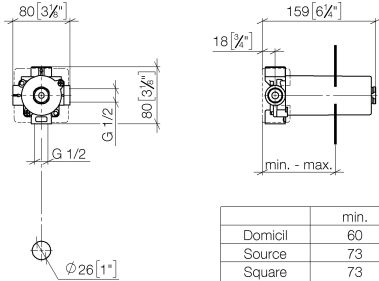

Concealed two-way diverter -

35 124 970 90

- red brass, lead-free
- 2x female thread 1/2" connections
- 2x female thread 1/2" outlet
- cut-to-length spindle and sleeve
- dust cover
- anti-water packing
- soundproofing
- WRAS 1609056

Recommended miscellaneous

Leak protection 1/2" -

12 010 970 90

Concealed two-way diverter -

35 124 970 90

mm [inches]

	min.	max.
Domicil	60	105
Source	73	123
Square	73	123
Madison	73	138
LULU	73	146
Madison Flair	73	148
Just	78	148
LaFleur	83	148
Supernova	83	148
Tara	83	148
Vaia	83	148
MEM	108	148
CL,1	108	148

Flow rate chart

Certificates

LGA_28456.

Concealed two-way diverter -

35 124 970 90

Spare parts list

No.	Item Number	Name	Quantity used	Delivery time
1	09 31 11 151 90	pin	1	2
2	90 30 11 085 00 90	set	1	2
3	09 29 06 025 90	spindle	1	2
4	09 21 02 124 90	lid	1	2
5	09 21 02 125 90	cap	1	2
6	09 14 03 109 90	seal	1	2
7	90 18 40 077 00 90	spindle	1	2
8	04 29 06 105 00 90	spindle	1	60
9	09 16 01 026 90	ring	1	2
10	90 12 12 002 00 90	fixing cap	2	2
11	90 18 40 077 01 90	spindle	1	2